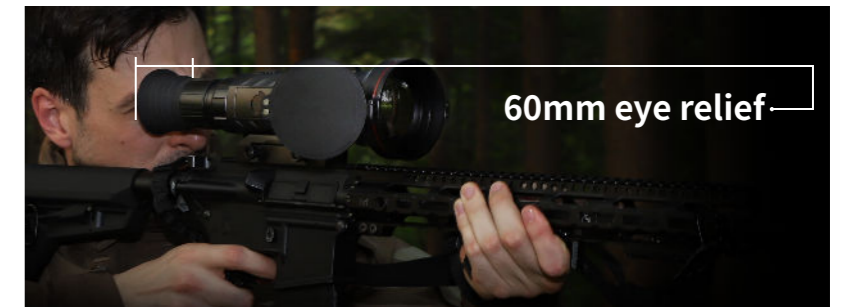

Best-in-class Observation Experience

Large HD Screen

RS75's 2560*2560 1.03-inch AMOLED display can take the best advantage of the powerful detector and provide exquisite images as well as a comfortable visual experience.

Optimized Eyepiece

The optical design makes the image to be distortion-free at any angle. Altogether with the 60cm eye relief, the eyepiece can provide a better visual experience and effectively alleviate the dizziness arising from long-time observation.