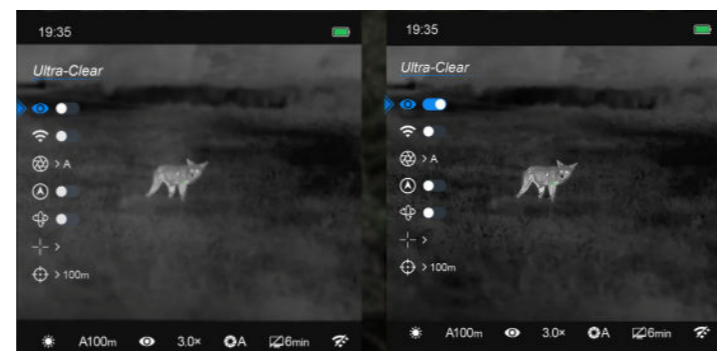

384 Resolution

640 Resolution

1280 Resolution

Detection Range Up to 3896m/4260yd

RS75 features a 75mm objective lens. The combination of insane focal length and the powerful detector expand the detection range to over 3800 meters.

3896m/4260yd

Ultra-Clear Mode

Like the sport mode of the vehicle, RS75's ultra-clear mode pushes the performance to the limit by temporarily increasing consumption. Users can still see detailed images on rainy and foggy days with the facilitation of the ultra-precise mode.

Best-in-class Observation Experience

Large HD Screen

RS75's 2560*2560 1.03-inch AMOLED display can take the best advantage of the powerful detector and provide exquisite images as well as a comfortable visual experience.

Optimized Eyepiece

The optical design makes the image to be distortion-free at any angle. Altogether with the 60cm eye relief, the eyepiece can provide a better visual experience and effectively alleviate the dizziness arising from long-time observation.